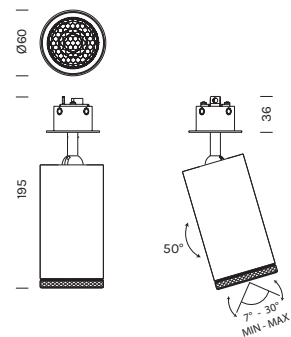

INDOOR - CEILING

BEAM MASTER Ø60 ZUMMY

- alluminio

- aluminum

Con rosone, senza driver

With canopy, without driver

Item	Temperature	Ring	Body
4364	M 2700K	W 3000K	N 4000K
Power	9.4W	9.4W	9.4W
Nominal lumen	1090.4lm	1137.4lm	1175.0lm
CRI	>90	>90	>90
Supply	24Vdc	24Vdc	24Vdc

Item	Temperature	Ring	Body
4364	M	-BO	-BO
	W	-NO	-NO
	N	-BV	-BV
		-OR	-OR
		-RR	-RR
		-TI	-TI

Con rosone per incasso, senza driver

With recessed canopy, without driver

Necessita di controcassa CN25
Requires CN25 outercasing

Item	Temperature	Canopy	Ring	Body
4394	M 2700K	W 3000K	N 4000K	
Power	9.4W	9.4W	9.4W	
Nominal lumen	1090.4lm	1137.4lm	1175.0lm	
CRI	>90	>90	>90	
Supply	24Vdc	24Vdc	24Vdc	

Item	Temperature	Canopy	Ring	Body
4394	M	-NE	-BO	-BO
	W		-NO	-NO
	N		-BV	-BV
			-OR	-OR
			-RR	-RR
			-TI	-TI

Centraline dimmerabili in remoto

Remote dimmable controllers

Item	Power	IP	Dimensions	Dimming
1A0837/24	144W	IP20	132x22x20	PUSH DALI 1-10V
1A0838/24	288W	IP20	164x38x25	PUSH DALI 0.1-10V