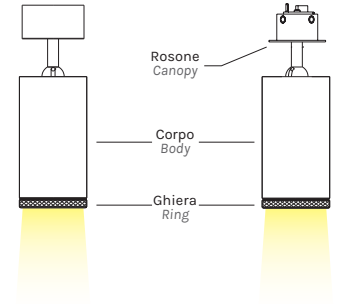

INDOOR - CEILING

BEAM MASTER Ø60 ZUMMY

- alluminio

- aluminum

Con rosone, senza driver

With canopy, without driver

Item	Temperature	Ring	Body
4364	M 2700K	W 3000K	N 4000K
Power	9.4W	9.4W	9.4W
Nominal lumen	1090.4lm	1137.4lm	1175.0lm
CRI	>90	>90	>90
Supply	24Vdc	24Vdc	24Vdc

Item	Temperature	Ring	Body
4364	M	-BO	-BO
	W	-NO	-NO
	N	-BV	-BV
		-OR	-OR
		-RR	-RR
		-TI	-TI

Con rosone per incasso, senza driver

With recessed canopy, without driver

Necessita di controcassa CN25
Requires CN25 outercasing

Item	Temperature	Canopy	Ring	Body
4394	M 2700K	W 3000K	N 4000K	
Power	9.4W	9.4W	9.4W	
Nominal lumen	1090.4lm	1137.4lm	1175.0lm	
CRI	>90	>90	>90	
Supply	24Vdc	24Vdc	24Vdc	

Item	Temperature	Canopy	Ring	Body
4394	M	-NE	-BO	-BO
	W		-NO	-NO
	N		-BV	-BV
			-OR	-OR
			-RR	-RR
			-TI	-TI