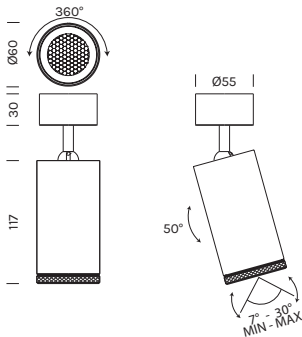

INDOOR - CEILING

BEAM MASTER Ø60 ZUMMY

- alluminio

- aluminum

Con rosone, senza driver

With canopy, without driver

Item	Temperature	Ring	Body
4364	M 2700K	W 3000K	N 4000K
Power	9.4W	9.4W	9.4W
Nominal lumen	1090.4lm	1137.4lm	1175.0lm
CRI	>90	>90	>90
Supply	24Vdc	24Vdc	24Vdc

Item	Temperature	Ring	Body
4364	M	-BO	-BO
	W	-NO	-NO
	N	-BV	-BV
		-OR	-OR
		-RR	-RR
		-TI	-TI

Con rosone per incasso, senza driver

With recessed canopy, without driver

Necessita di controcassa CN25
Requires CN25 outercasing

Item	Temperature	Canopy	Ring	Body
4394	M 2700K	W 3000K	N 4000K	
Power	9.4W	9.4W	9.4W	
Nominal lumen	1090.4lm	1137.4lm	1175.0lm	
CRI	>90	>90	>90	
Supply	24Vdc	24Vdc	24Vdc	

Item	Temperature	Canopy	Ring	Body
4394	M	-NE	-BO	-BO
	W		-NO	-NO
	N		-BV	-BV
			-OR	-OR
			-RR	-RR
			-TI	-TI

Controcassa

Outercasing

Ø66,5

39,6

Item	Finish
CN25	-NA

Driver 24Vdc in tensione in remoto

Remote constant voltage drivers 24Vdc

Item	items powerable	Power	IP	Dimensions	Dimming
1A0150	1-2	30W	IP20	154x50x14	ON-OFF
1A1910	1-4	60W	IP20	185x63,5x22	ON-OFF
1A1476	1-7	100W	IP20	177x56,4x17,2	ON-OFF
1A2168	1-7	100W	IP20	190x65x22	PUSH DALI
1A1999	1-7	100W	IP20	201x63x30	L-C